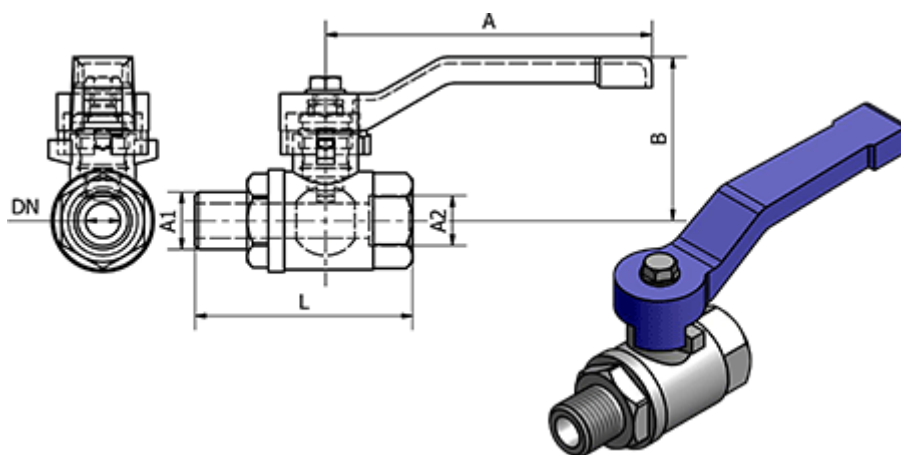

Data Sheet

Article number: 58633504E

Description: Ball Valve 335.04-E, - G 1/2"
Ball Valve

Measures

A	= 98
B	= 45
DN	= 14.5
L	= 59
Thread A1	= G 1/2"
Thread A2	= G 1/2"